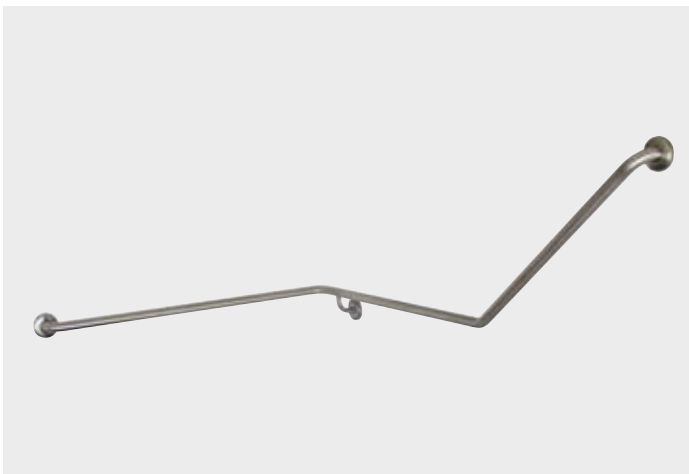

GR34

Shower Grab Rail

Fabricated of grade 304 stainless steel and shall have concealed flanges.

JD MacDonald reserves the right to, and does from time to time, make changes and improvements in design and dimensions. The photographs & descriptions of the products in this catalogue are representational only. All dimensions are in millimetres.

COMMERCIAL WASHROOM ACCESSORIES

Shower & Grab Rails

GR09

Toilet Grab Rail

Fabricated of grade 304 stainless steel and shall have moveable outrigger and concealed flanges.

GRCS01/40

Toilet Grab Rail Clean Seal

Fully welded construction is finished in satin stainless steel tubing and double chrome plated innovative flange and cover system with hygienically sealed installation with silicone 'O' rings. 40 degree angle.

GRCS01/90

Toilet Grab Rail Clean Seal

Fully welded construction is finished in satin stainless steel tubing and double chrome plated innovative flange and cover system with hygienically sealed installation with silicone 'O' rings. 90 degree angle.