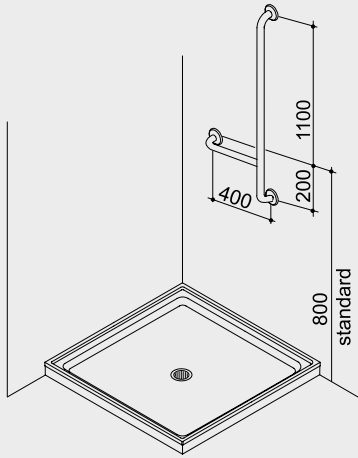

COMMERCIAL WASHROOM ACCESSORIES

Shower & Grab Rails

GR27

Shower Grab Rail