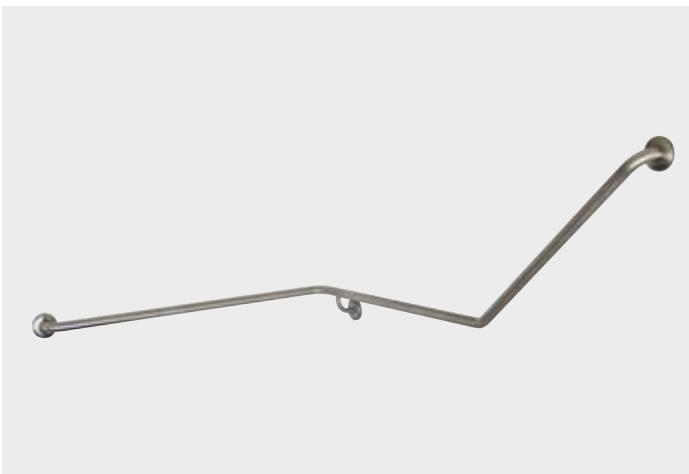

GRC63

Toilet Grab Rail

Fabricated of grade 304 stainless steel and shall have concealed flanges, two piece set for exposed cisterns. Main piece bent 40 degree angle. 300mm straight grab rail included.

GRC-AM45

Toilet Grab Rail

Fabricated of grade 304 stainless steel and shall have concealed flanges. Two units equal one set.

JD MacDonald reserves the right to, and does from time to time, make changes and improvements in design and dimensions. The photographs & descriptions of the products in this catalogue are representational only. All dimensions are in millimetres.

GR01/90

Toilet Grab Rail

Fabricated of grade 304 stainless steel for concealed cistern and shall have concealed flanges with bent 90 degree angle.

GR01/40

Toilet Grab Rail

Fabricated of grade 304 stainless steel for concealed cisterns and shall have concealed flanges with bent 40 degree angle.

GR20

Toilet Grab Rail

Fabricated of grade 304 stainless steel and shall have drop down grab rail.

JD Macdonald reserves the right to, and does from time to time, make changes and improvements in design and dimensions. The photographs & descriptions of the products in this catalogue are representational only. All dimensions are in millimetres.